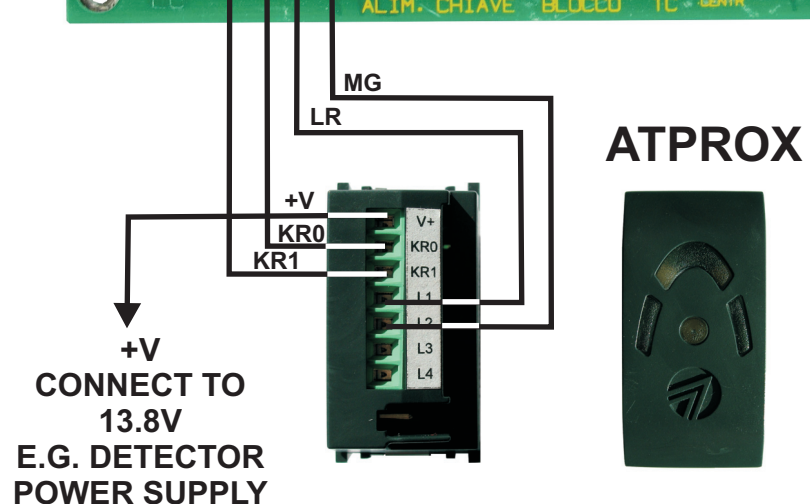

# CONNECTION OF THE ATPROX READER TO THE PERSONAL KEY BOARD

# CONNECTION OF THE ATPROX READER TO THE TP6 KF, TP12 CONTROL PANELS ETC.

ATPK

ATPROX

# COPYING THE CODE OF A PERSONAL KEY INTO A PROXKEY TRANSPONDER

**PRESS P2 (COPY MPKEY/PKEY)  
CODE TRANSFER**