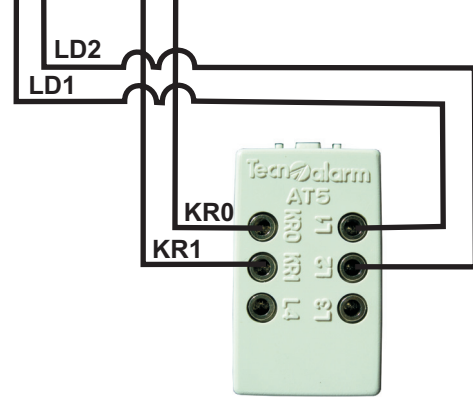

# CONNECTION OF THE ATPROX READER TO THE PERSONAL KEY BOARD

# CONNECTION OF THE ATPROX READER TO THE TP6 KF, TP12 CONTROL PANELS ETC.

ATPK

ATPROX

# COPYING THE CODE OF A PERSONAL KEY INTO A PROXKEY TRANSPONDER

**PRESS P2 (COPY MPKEY/PKEY)  
CODE TRANSFER**