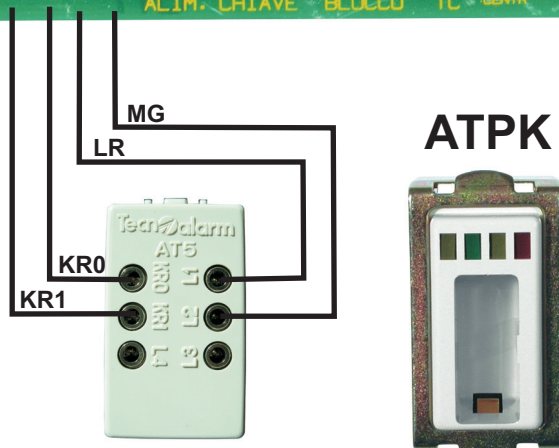

# CONNECTION OF THE ATPROX READER TO THE PERSONAL KEY BOARD

# CONNECTION OF THE ATPROX READER TO THE TP6 KF, TP12 CONTROL PANELS ETC.

ATPK

ATPROX

# COPYING THE CODE OF A PERSONAL KEY INTO A PROXKEY TRANSPONDER

**PRESS P2 (COPY MPKEY/PKEY)  
CODE TRANSFER**