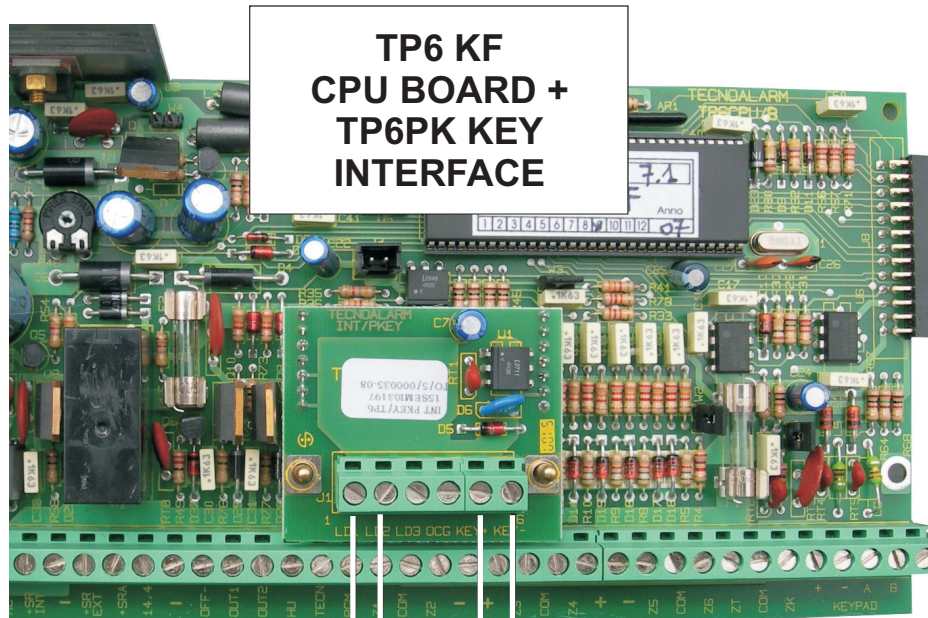

# CONNECTION OF THE ATPROX READER TO THE PERSONAL KEY BOARD

# CONNECTION OF THE ATPROX READER TO THE TP6 KF, TP12 CONTROL PANELS ETC.

ATPK

ATPROX

# COPYING THE CODE OF A PERSONAL KEY INTO A PROXKEY TRANSPONDER

**PRESS P2 (COPY MPKEY/PKEY)  
CODE TRANSFER**