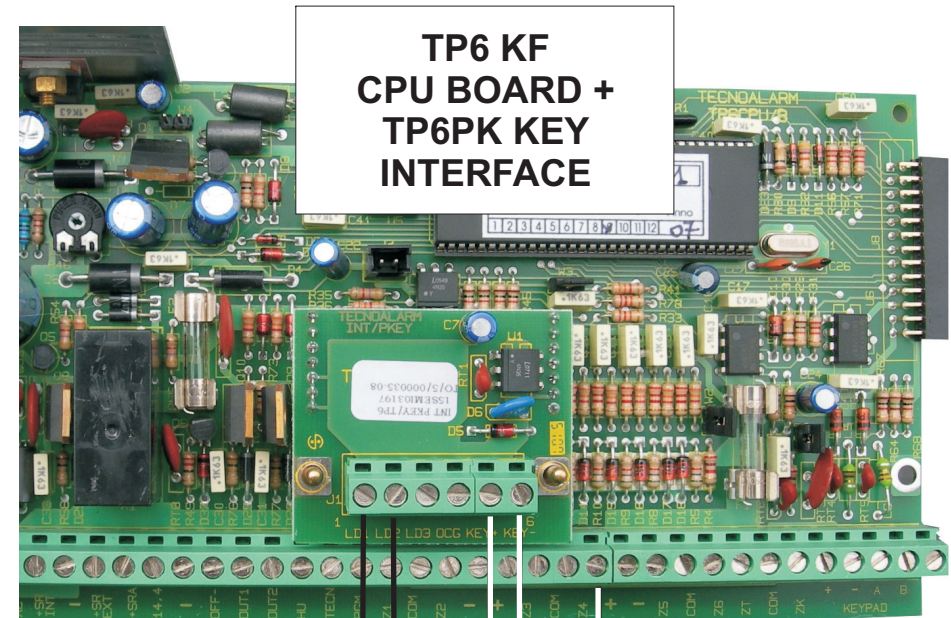

# CONNECTION OF THE ATPROX READER TO THE PERSONAL KEY BOARD

# CONNECTION OF THE ATPROX READER TO THE TP6 KF, TP12 CONTROL PANELS ETC.

ATPK

ATPROX

# COPYING THE CODE OF A PERSONAL KEY INTO A PROXKEY TRANSPONDER

**PRESS P2 (COPY MPKEY/PKEY)  
CODE TRANSFER**